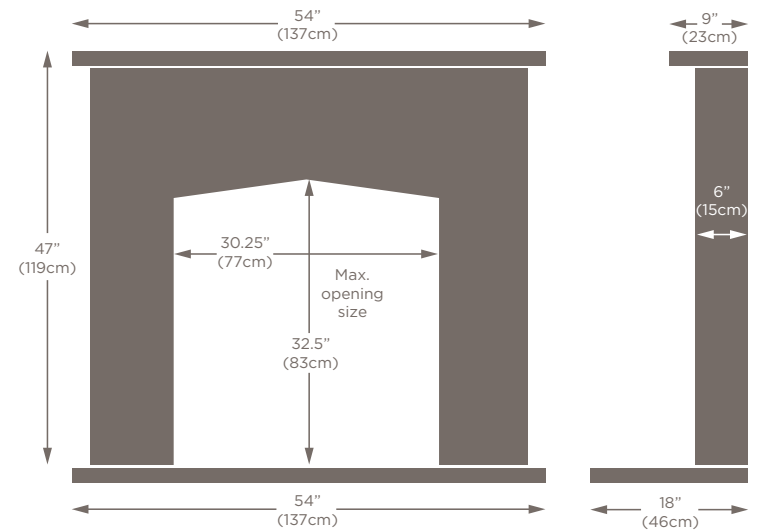

WESTMINSTER

- SC
- MI
- SI
- LS

Please see the options page for full details of hearth and opening options.