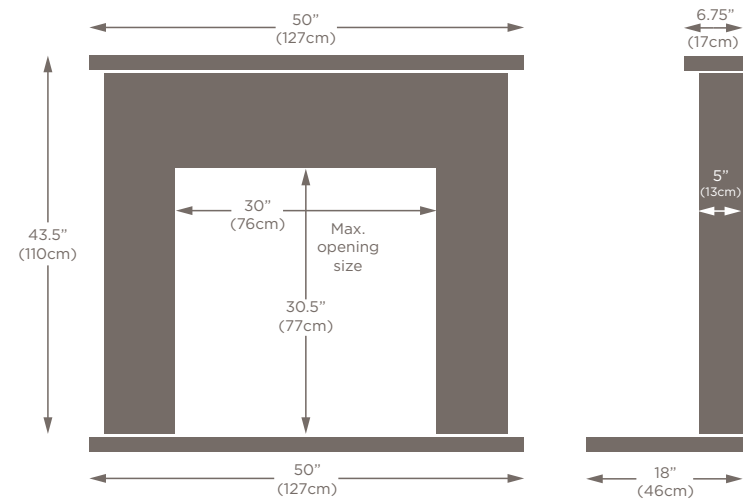

CHESTER

SC

SI

LS

Please see the options page for full details of hearth and opening options.