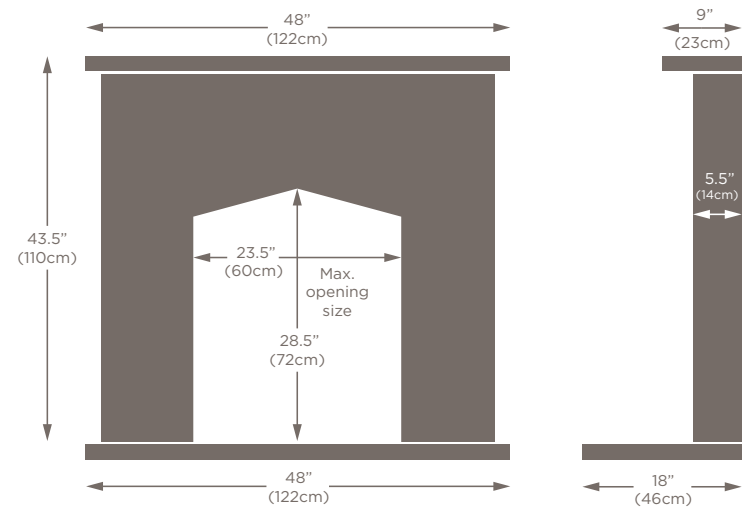

CAMBERWELL

SC

SI

Please see the options page for full details of hearth and opening options.