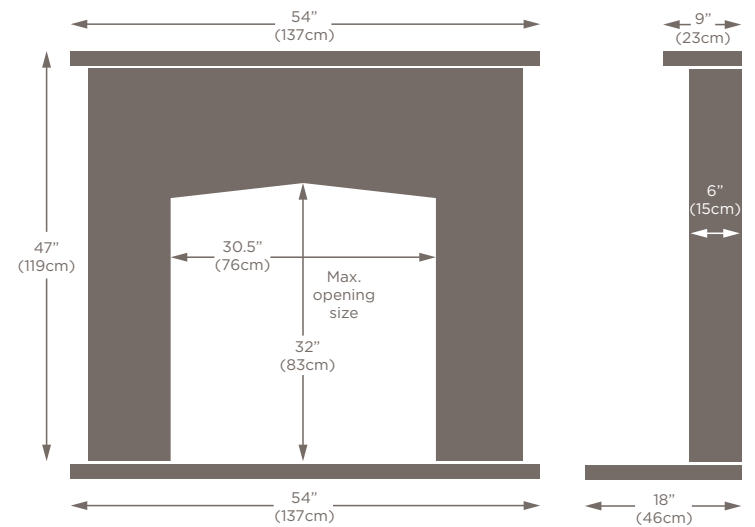

WESTMINSTER DART

Please see the options page for full details of hearth and opening options.