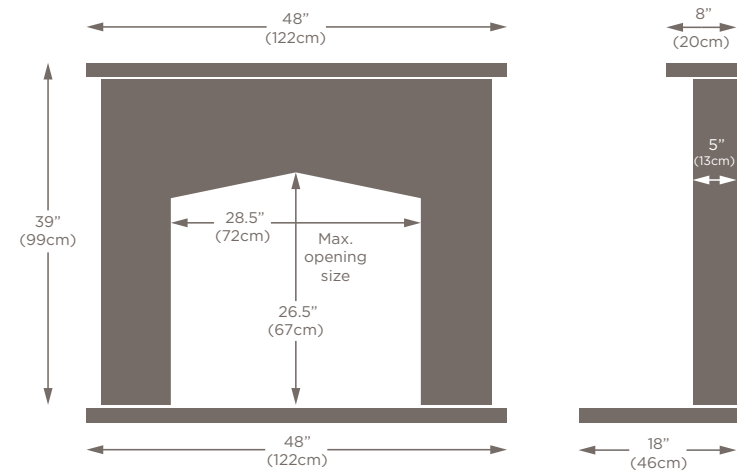

WESTMINSTER PETITE

SC

MI

SI

Please see the options page for full details of hearth and opening options.