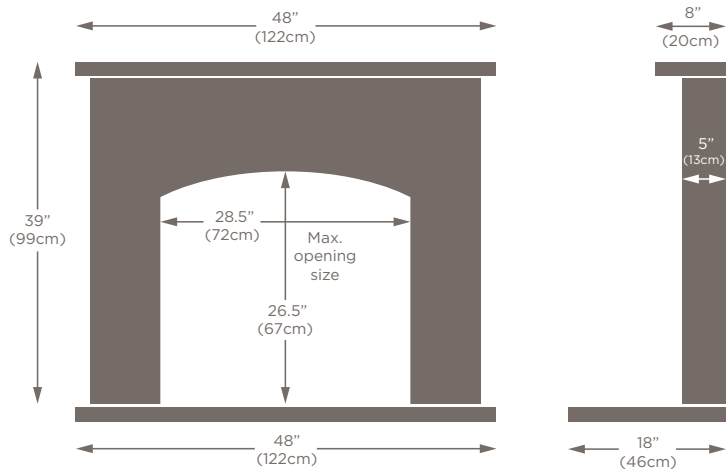

KENSINGTON PETITE

SC

SI

LS

Please see the options page for full details of hearth and opening options.