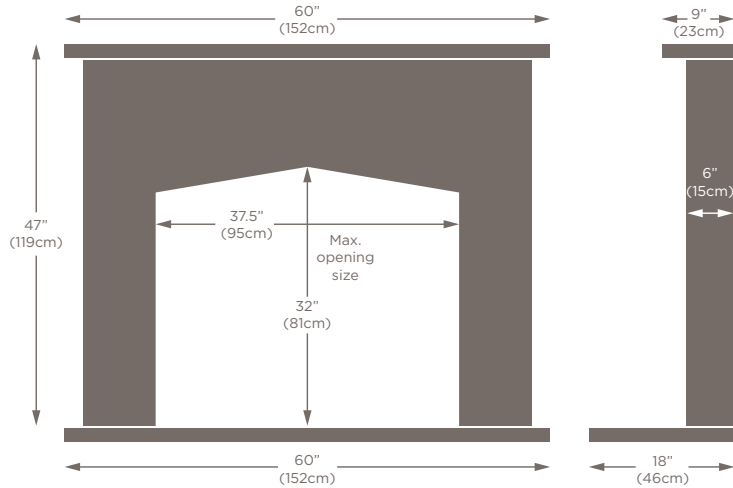

FINSBURY

SC SI LS

Please see the options page for full details of hearth and opening options.