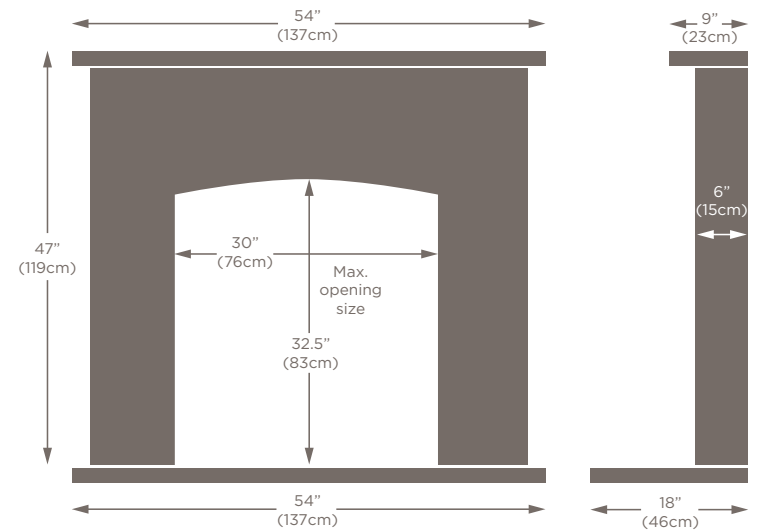

SI

Please see the options page for full details of hearth and opening options.

Fireplace shown in Cotswold colour with a Slip Inset

Fireplace shown in Cotswold colour with Standard Convector

KENSINGTON

- SC
- MI
- SI
- LS