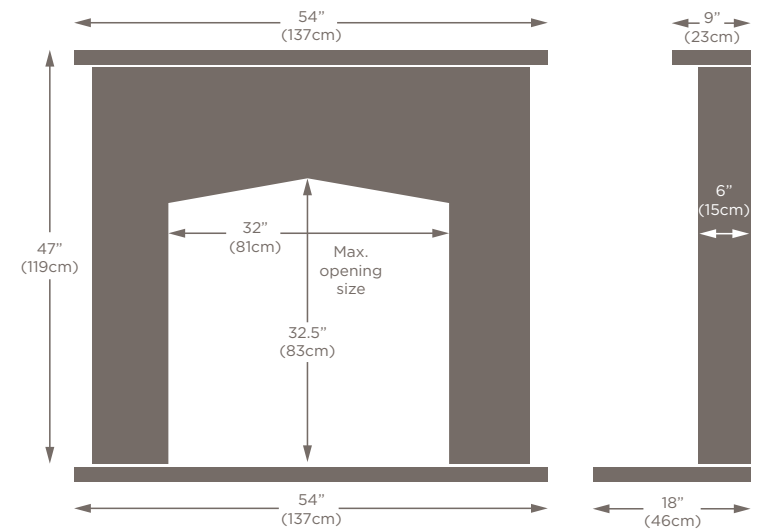

FINSBURY PARK

SC

SI

LS

Please see the options page for full details of hearth and opening options.