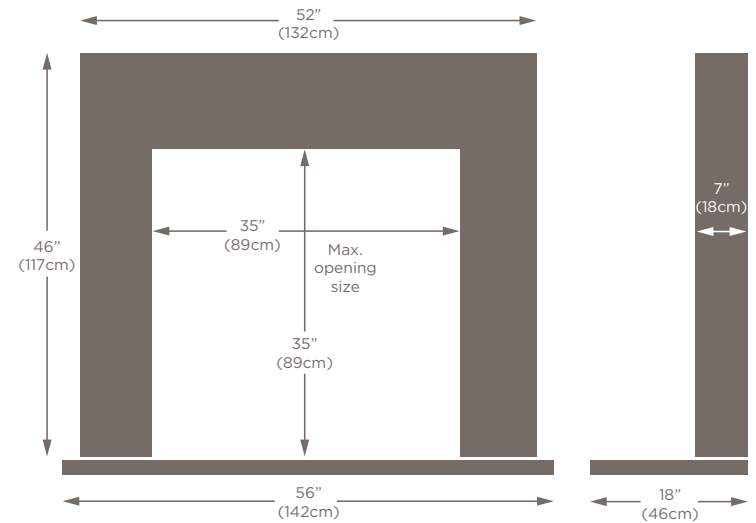

STOCKTON

SC

SI

LS

Please see the options page for full details of hearth and opening options.